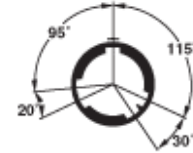

Form & Material

Shell style / Model id	FU - Straight plug 'Y' new design, cable collet adapter and long shell for fitting a bend relief with cap (with enhanced screen efficiency)
Plug	Straight
Housing material	Special housing (see notes for details)
Locking system	Push-pull
Keying	5 keys (alpha=95, beta=115, gamma=20, delta=30, plug: female LV, male HV, female FO contacts)
Weight	98.93 g

Cable fixation

Cable termination protection	Standard back nut (no additional protection)
Fixation type	Cable collet
Jacket cable outside diameter [mm]	8.90 - 9.50 mm

Drawings

Dimensions

	A	L	M
mm.	19.5	94	74
in.	0.77	3.7	2.91