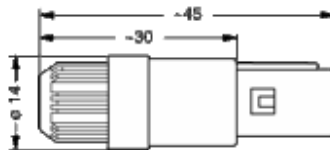

Environment

Technical domain	Energy and Industrial, Medical, Test and Measurement, Transportation, Aerospace and UAV
Environmental protection (IP rating)	IP50
Minimal temperature	-50°C / +150°C
F ret (max)	150 N
F ret (min)	50 N
Steam sterilization	> 100 times (with potting on rear connection)

Cable fixation

Cable termination protection	Standard back nut (no additional protection)
Fixation type	Cable collet
Jacket cable outside diameter [mm]	5.30 - 6.50 mm

Drawings

Recommended By Lemo

Accessories

Tools

<https://www.lemo.com/int_en/solutions/redel/redel-p-push-pull/pag-m0-8gl-ac65g.html>

LEMO products and services are provided "as is". LEMO makes no warranties or representations with regard to LEMO product & services or use of them, express, implied or statutory, including for accuracy, completeness, or security. The user is fully responsible for his products and applications using LEMO components.